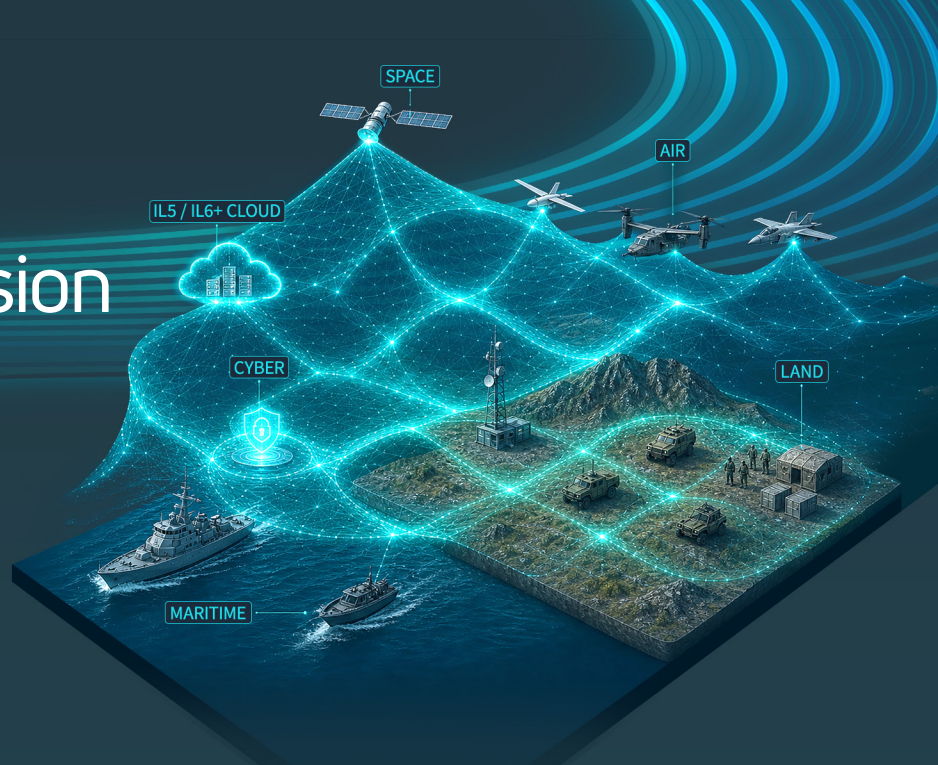

Viasat Tactical Mission Fabric™ (TMF)

Tactical Mission Fabric delivers secure, resilient, edge-to-cloud connectivity that simplifies network complexity and enables mission success across contested environments. This cloud native, transport agnostic mission fabric abstracts tactical network complexity and provides assured global connectivity across contested DDIL environments.

TMF is an automated edge to cloud Infrastructure as a Service (IaaS) and Network as a Service (NaaS) overlay that augments existing tactical networks—without costly rip and replace. Using software-defined networking, automated transport orchestration, and a zero-trust security model, TMF reduces manual configuration, lowers operator burden, and enables uninterrupted mission data flow from the tactical edge to IL5/IL6+ cloud environments.

Global, Resilient Access

Secure, continuous connectivity from tactical edge to IL5/IL6+ clouds with coalition support, anytime, anywhere.

Proactive Defense

24/7/365 cyber threat monitoring and rapid response via Viasat's SOC.