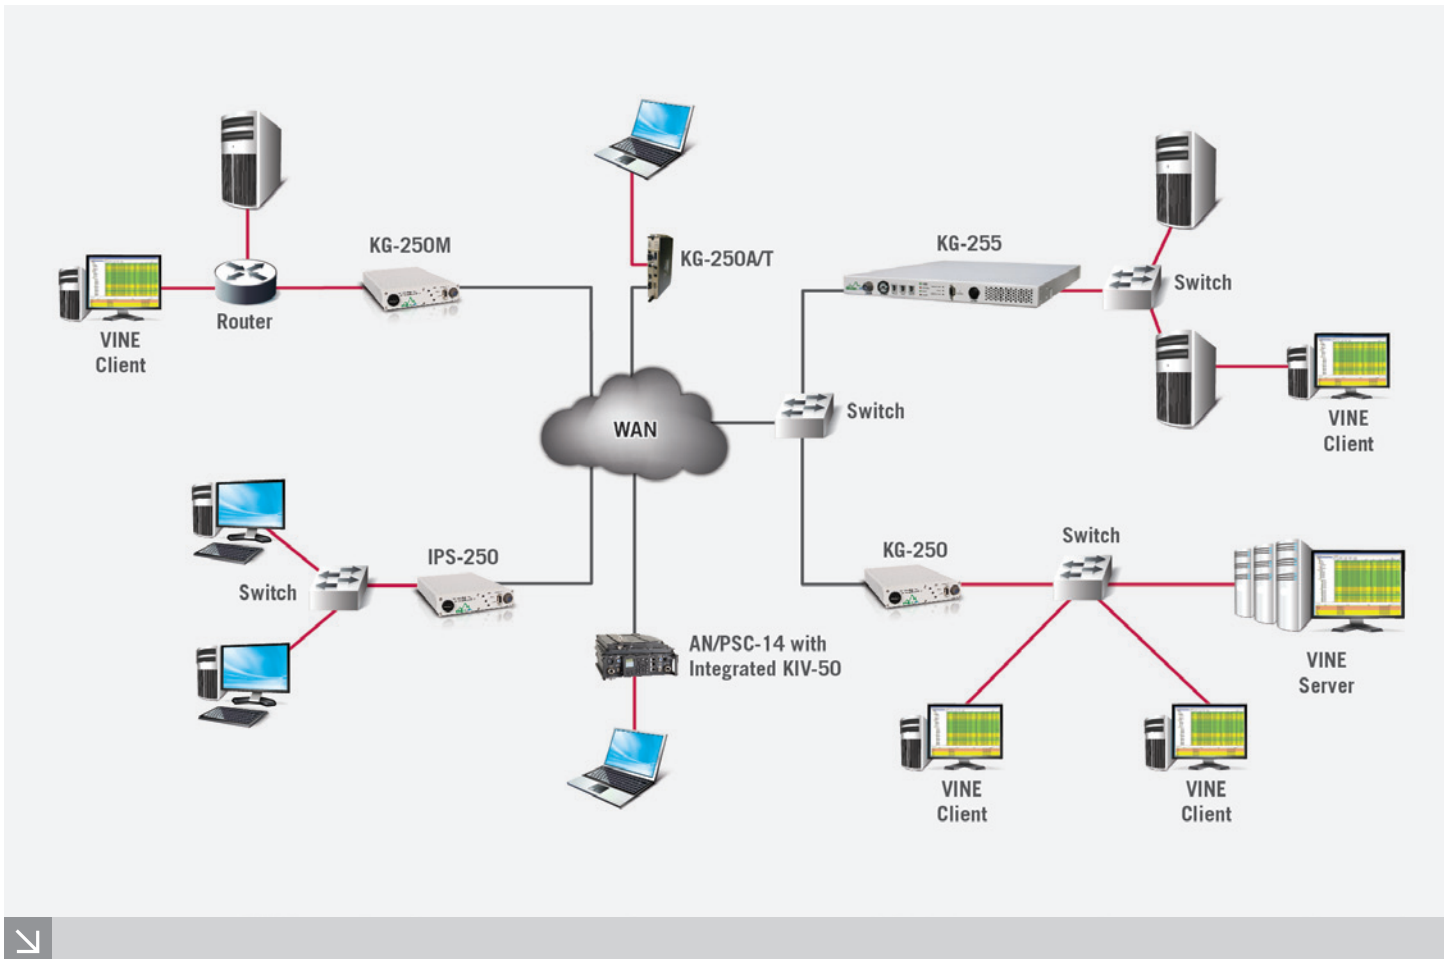

REQUIREMENTS

HOST

Operating System

- » Windows XP Service Pack 2 or later with at least 512M of RAM;
- » Windows Server 2003 with at least 512 MB of RAM;
- » Windows Vista with at least 1GB of RAM;
- » Windows 7 with at least 1 GB of RAM

Disc Space and Processor (Server Host)

- » 500 INEs: 3.20 GHz Intel Pentium 4 CPU (recommended);
- » 1,000 INEs: 2.66 GHz Intel Core 2 Duo CPU (recommended);
- » 1,500 INEs: 2.83 GHz Intel Core 2 Quad CPU (recommended)

CD Drive R for installation

Classification Level Operating level of managed encryptors

FRONTING HAIBE

Manufacture/Model Any standalone INE from any manufacturer

Managed Key Types APPK, PPK, Basic Firefly (BFF) or Enhanced Firefly (EFF)

Key Material Compatible with managed encryptors

MANAGED ALTA SEC UNITS

Model	Software
KG-250	v1.4 forward
KG-250 A/M/T	v1.4 forward
IPS-250	v1.0 forward
KG-255	v1.3 forward
AN/PSC-14 using the KIV-50	v2.1 forward

REMOTELY MANAGING ALTA SEC ENCRYPTORS IN A NETWORK

CONTACT

6155 EL CAMINO REAL, CARLSBAD, CA 92009

SALES

TEL 760.476.4755 OR 888.VIASAT.1 (888.842.7281) FAX 760.683.6815 EMAIL INFOSEC@VIASAT.COM

TECHNICAL SUPPORT

TEL 760.476.4754 OR 888.VIASAT.4 FAX 760.929.3938 EMAIL ALTA SEC@VIASAT.COM WEB WWW.VIASAT.COM/SECURE

Copyright © 2011 ViaSat, Inc. All rights reserved. ViaSat, the ViaSat logo, and AltaSec are registered trademarks of ViaSat, Inc. VINE Manager is a trademark of ViaSat, Inc. HAIBE is a registered trademark of the National Security Agency. All other trademarks mentioned are the sole property of their respective companies. Specifications are subject to change without notice.